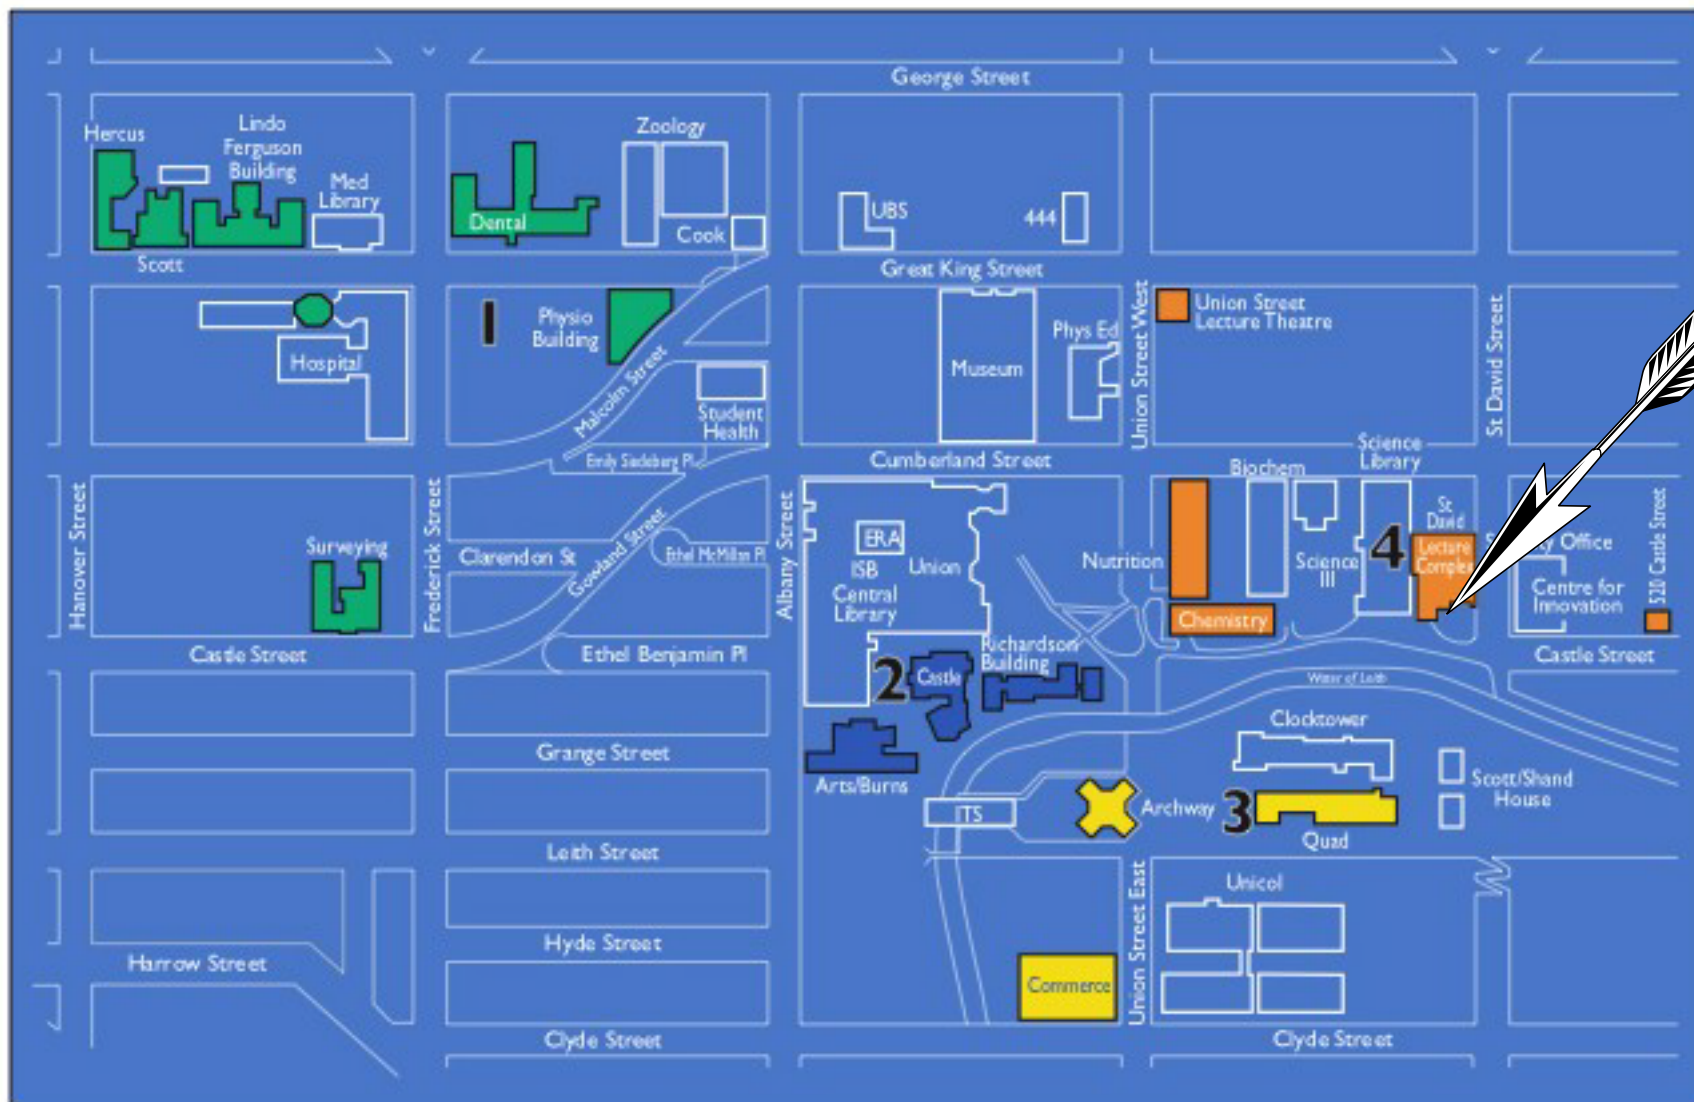

Lecture Theatres

1 SOUTH CAMPUS
Area Technician – 479 6525

2 CENTRAL CAMPUS
Area Technician – 479 5768

3 NORTH EAST CAMPUS
Area Technician – 479 5488

4 NORTH WEST CAMPUS
Area Technician – 479 8485